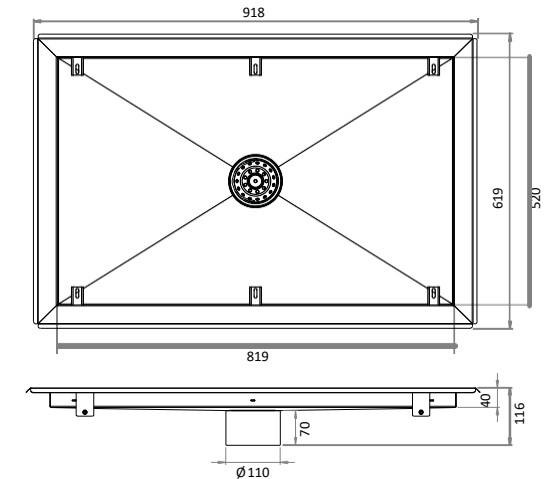

BENEFITS

- Matline combines design and functionality and is a must have for the stylish modern home.
- Consisting of a mat made from long-lasting UV nylon brushes surrounded by a stainless steel frame and floor drain. Matline minimises excess dirt from entering the home.
- Matline can be installed into any floor construction and may be connected to the existing drainage system.
- Matline is ideal for indoor use including utility rooms, kitchens and hallways.
- Matline is easy to clean as the water runs directly into the drain underneath the mat. Dirt falls into the gap between the brush panels.

Model No.	Base width	Base Length	Drain Depth	Kit Order Ref
800	500	800	116	6001.0800

MATLINE ACCESSORIES

Description	Dimension	Order Ref
Nylon brushes - pack of 11	780mm	6001.0801
Steel panel	780mm	6003.0800
Strainer	Ø110mm	6005.0000
Height-adjustable supports set of 4		6006.0000

UNIQUE SCANDINAVIAN
WET ROOM SOLUTIONS

unidrain®

wm
wet room materials